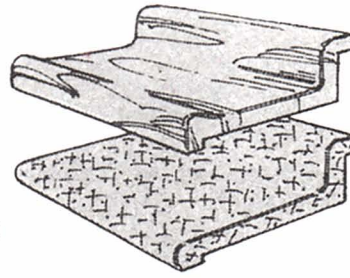

J. K. J. K. COUNTER TOPS LTD.

MANUFACTURERS OF

**POSTFORMED & SELF-EDGE TOPS
90° & 180° WRAPPED DOORS**

65 COVINGTON STREET - HAMILTON, ONTARIO L8E 2Y4
TELEPHONE: (905) 561-9415 FAX: (905) 561-8322

ORDER FORM #A

<p>3. COLOUR NO. AND NAME</p>	<p>4. COLOUR NO. AND NAME</p>
-------------------------------	-------------------------------

<p>5. COLOUR NO. AND NAME</p>	<p>PLEASE CIRCLE STYLE REQUIRED . . .</p> <table border="1" style="width:100%; border-collapse: collapse;"> <tr> <th style="width:33%;">STANDARD STYLE</th> <th style="width:33%;">EUROPEAN STYLE</th> <th style="width:33%;">D-SHAPED STYLE</th> </tr> <tr> <td style="text-align: center;"> KITCHEN 25 1/2" WIDE VANITY 23" WIDE </td> <td style="text-align: center;"> KITCHEN 25 1/2" WIDE VANITY 23 1/2" WIDE </td> <td style="text-align: center;"> KITCHEN 25 1/2" WIDE VANITY 23 1/2" WIDE </td> </tr> <tr> <td style="text-align: center;"> 25" OR 27" WIDE </td> <td style="text-align: center;"> 25 1/2" OR 26 3/8" WIDE </td> <td style="text-align: center;"> 25 1/2" OR 26 3/8" WIDE </td> </tr> </table>	STANDARD STYLE	EUROPEAN STYLE	D-SHAPED STYLE	 KITCHEN 25 1/2" WIDE VANITY 23" WIDE	 KITCHEN 25 1/2" WIDE VANITY 23 1/2" WIDE	 KITCHEN 25 1/2" WIDE VANITY 23 1/2" WIDE	 25" OR 27" WIDE	 25 1/2" OR 26 3/8" WIDE	 25 1/2" OR 26 3/8" WIDE
STANDARD STYLE	EUROPEAN STYLE	D-SHAPED STYLE								
 KITCHEN 25 1/2" WIDE VANITY 23" WIDE	 KITCHEN 25 1/2" WIDE VANITY 23 1/2" WIDE	 KITCHEN 25 1/2" WIDE VANITY 23 1/2" WIDE								
 25" OR 27" WIDE	 25 1/2" OR 26 3/8" WIDE	 25 1/2" OR 26 3/8" WIDE								